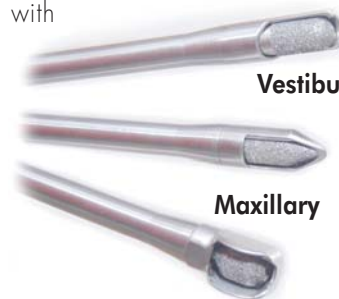

HORSE DENTAL EQUIPMENT

ADVANCED DENTISTRY SYSTEMS

HDE
France

FLEXIBLE DRIVE - used with or without extension, diamond coated

Flexidisc straight and curved
short model (use with extension) or long model

Polyfloat - used with various burs, diamond coated

PROFILING HAND PIECES - used with or without extension, diamond coated

Alveolar Drill

Angle Drill

Disc Drill

Ball Drill

Vestibular

Maxillary

Mandibular

DIRECT DRIVE - HDE float straight or curved, diamond coated

NEW HDE FLOAT

SWISS VET

Distribution and Service in the US, Canada & Mexico
(877) 794 7735 toll free
(865) 540 8830 phone
(865) 540 8850 fax
www.powerdentistry.com