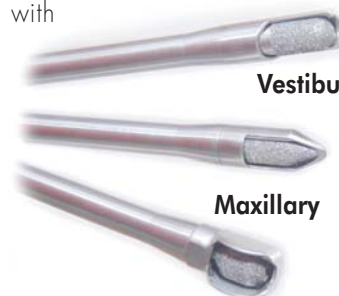

HORSE DENTAL EQUIPMENT

ADVANCED DENTISTRY SYSTEMS

HDE
France

FLEXIBLE DRIVE - used with or without extension, diamond coated

Flexxidisc straight and curved
short model (use with extension) or long model

Polyfloat - used with various burs, diamond coated

PROFILING HAND PIECES - used with or without extension, diamond coated

Disc Drill

Ball Drill

Alveolar Drill

Angle Drill

Vestibular

Maxillary

Mandibular

DIRECT DRIVE - HDE float straight or curved, diamond coated

NEW HDE FLOAT

SWISS VET

Distribution and Service in
the US, Canada & Mexico
(877) 794 7735 toll free
(865) 540 8830 phone
(865) 540 8850 fax
www.powerdentistry.com