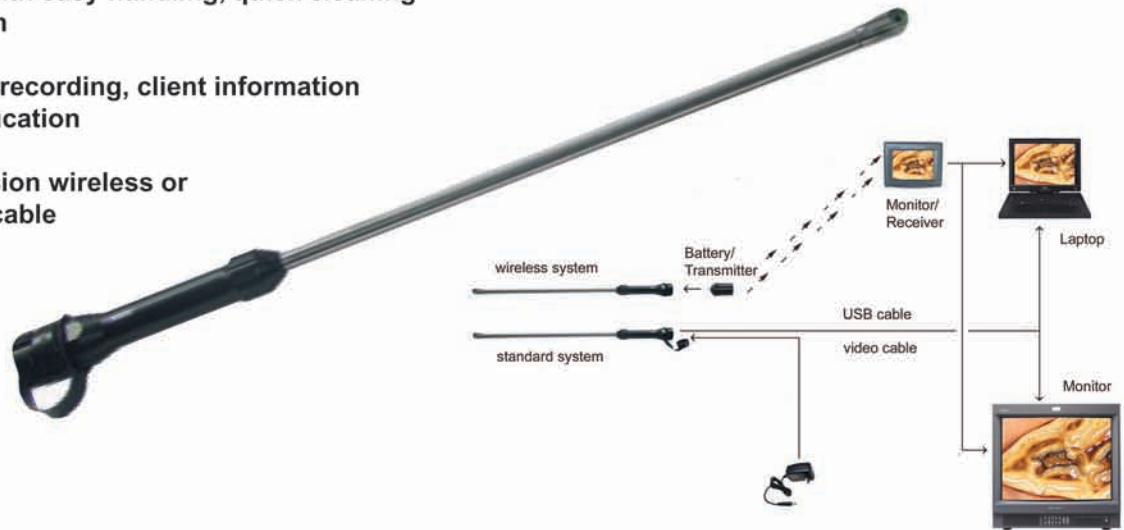

Dr. Fritz[®]

LLC

Endoscopes and Video Systems

Vet-Info 18-1 E

LED
Dentalstick
Equine

Equine, Bovine, Camels, Large Animals

Rigid LED large animal dental endoscope
for hospital and/or ambulatory settings
NEW with wireless signal transmission

wireless

LED Dentalstick Equine
for large animals – digital

LED Dentalstick Equine

the revolution in veterinary dental care

- the #1 scope for equine dentists
- wireless technique ideal for field practice
- sturdy design with easy handling, quick cleaning and disinfection
- perfect for data recording, client information and student education
- video transmission wireless or via USB/video cable

Basic Unit

Hand Held Monitor

wireless

Sender/Battery Unit

Rigid LED dental endoscope – basic system

TW61-150B Dentalstick-Equine "Compact"

dental video camera with integrated LED light, field of vision: 115°, OD:15mm, WL:52cm/52.5", connections: video/USB out, including video cable, power transformer (115-230VAC), software for PC/notebook
transportation case - compatible to wireless modus

Portable monitor, small,

M-56-A LCD-Monitor 5,6", sunlight readable, Li-battery, charger, video/cable, 0,8 kg/1.75lb

Rigid LED dental endoscope - wireless system with wireless video transmission up to 15m/45'