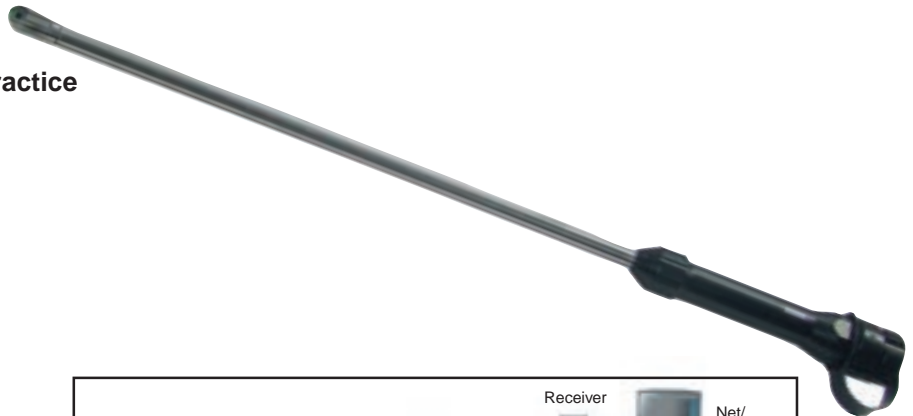

Dr. Fritz[®]

LLC

Endoscopes and Video Systems

Vet-Info 18-1 E

LED
Dentalstick
Equine

Equine, Bovine, Camels, Large Animals

Equipment for endoscopic examination of teeth
in field practice
– wireless option –

wireless

**LED Dentalstick Equine
for large animals – digital**

LED Dentalstick Equine

the revolution in veterinary dental care

- the scope for equine dentists
- wireless technique ideal for field practice
- easy handling, quick cleaning and disinfection
- perfect presentation with the owners
- video transmission wireless or via USB/video cable

Different Video Connections

Basic system

Monitor 5,6"

wireless

Sender/Battery Unit

Equine dental camera with LED light – basic system

TW61-150B Dentalstick-Equine "Compact", dental video camera with integrated LED light, field of vision: 115°, OD:15mm, WL:52cm, connections: video/USB out, including video cable, power transformer (115-230VAC), software for PC/notebook
transportation case - compatible to wireless modus

Portable monitor, small,

M-56-A LCD-Monitor 5,6", sunlight readable, power transformer, video/cable, 0,8 kg

Equine dental camera with LED light and wireless video transmission (<15m)

TW61-150S Dentalstick-Equine "Compact-W", SET with wireless option