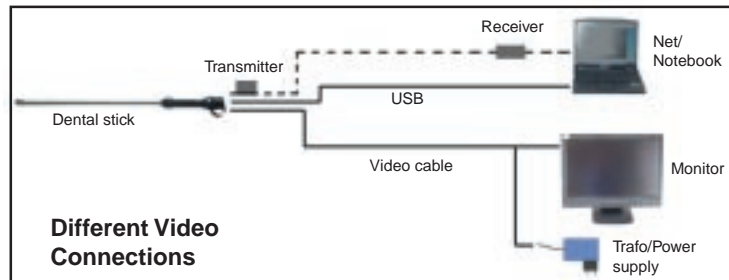

Dr. Fritz[®]

LLC

Endoscopes and Video Systems

Vet-Info 18-1 E

LED
Dentalstick
Equine

Equine, Bovine, Camels, Large Animals

Equipment for endoscopic examination of teeth
in field practice
– wireless option –

wireless

**LED Dentalstick Equine
for large animals – digital**

LED Dentalstick Equine

the revolution in veterinary dental care

- the scope for equine dentists
- wireless technique ideal for field practice
- easy handling, quick cleaning and disinfection
- perfect presentation with the owners
- video transmission wireless or via USB/video cable

Different Video Connections

Basic system

Monitor 5,6"

wireless

Sender/Battery Unit

Equine dental camera with LED light – basic system

TW61-150B Dentalstick-Equine "Compact", dental video camera with integrated LED light, field of vision: 115°, OD:15mm, WL:52cm, connections: video/USB out, including video cable, power transformer (115-230VAC), software for PC/notebook
transportation case - compatible to wireless modus

Portable monitor, small,

M-56-A LCD-Monitor 5,6", sunlight readable, power transformer, video/cable, 0,8 kg

Equine dental camera with LED light and wireless video transmission (<15m)

TW61-150S Dentalstick-Equine "Compact-W", SET with wireless option